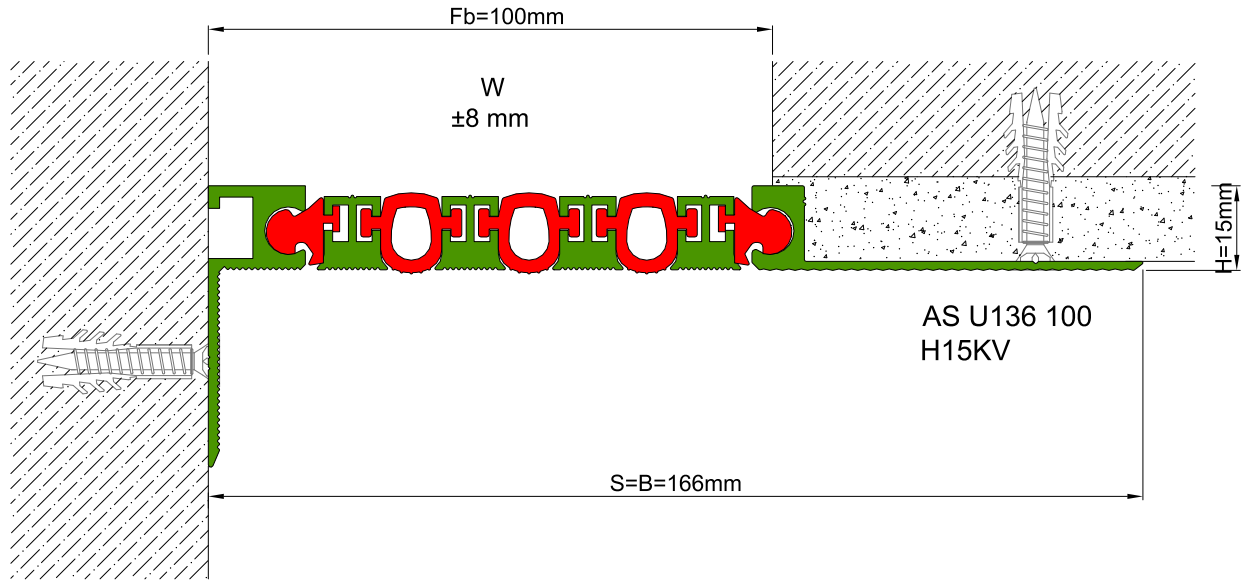

AS U136 can be considered as surface mounted type of AS A126 and can easily be installed by means of screws to all types of wall & ceiling. Adjustable interlocking profile and gasket configuration makes it available for gaps up to 200 mm. Multipartite design ensures the profile to meet displacements in 3 directions. If inquired, AS U136 can be applied with floor type AS U236 and this dual application brings in a decorative aspect. Profiles are delivered factory-assembled.

* Visuals are representative and the profile configuration may differ depending on the characteristics requested.

GASKET COLORS: BLACK GREY BEIGE Custom Colors available.

LOCATION	MODEL	GAP (Fb) mm	HEIGHT (H) MM	OVERALL WIDTH (B) mm	VISIBLE WIDTH (S) mm	MOVEMENT (W) mm	LOAD CAPACITY	STANDARD LENGTH (mt)
Wall to Wall	AS U136-035	35	15	155	155	± 2	N/A	3
	AS U136-060	60	15	180	180	± 4	N/A	3
	AS U136-080	80	15	200	200	± 6	N/A	3
	AS U136-100	100	15	220	220	± 8	N/A	3
	AS U136-120	120	15	240	240	± 10	N/A	3
	AS U136-140	140	15	260	260	± 12	N/A	3
	AS U136-160	160	15	280	280	± 14	N/A	3
	AS U136-180	180	15	300	300	± 16	N/A	3
	AS U136-200	200	15	320	320	± 18	N/A	3

Note: Please ask for different sizes

AS U136 100
H15V

AS U136 100
H15KV

Profil No Profile Number	AS U136 100	AS U136 100K
Fb (mm)	100	100
H (mm) yaklaşık approx.	15	15
W± (mm) yaklaşık approx.	±8	±8
Renk Color	Alüminyum: Natürel, Fitiller: Siyah, gri,diğer Aluminum: Natural,Inserts:Black,gre,y,others	
Malzeme Material	Alüminyum,TPE Termoplastik Elastomer Aluminum,TPE Thermoplastic Elastomer	
Standart Uzunluk Standard Length	3	