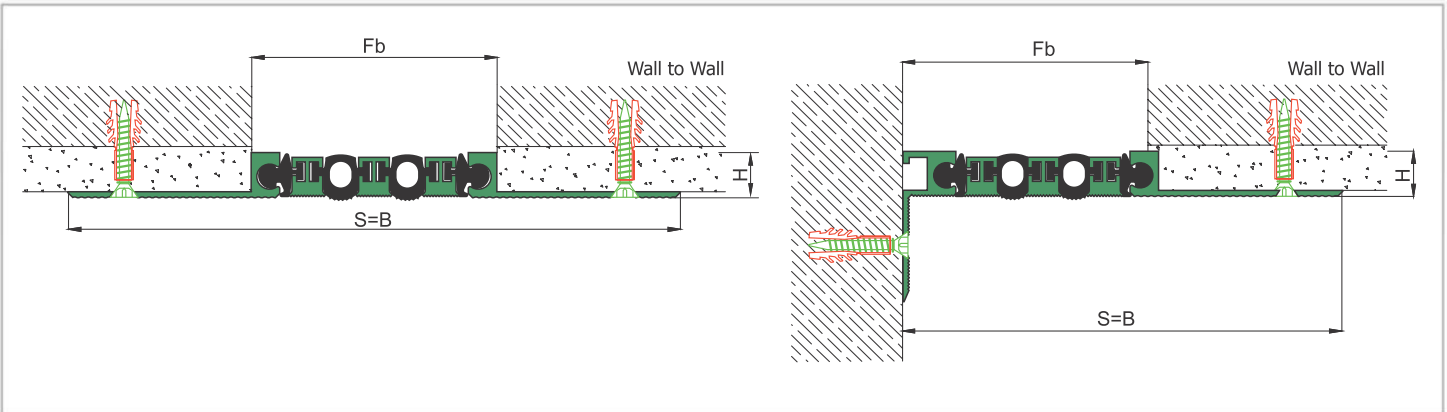

AS U136 can be considered as surface mounted type of AS A126 and can easily be installed by means of screws to all types of wall & ceiling. Adjustable interlocking profile and gasket configuration makes it available for gaps up to 200 mm. Multipartite design ensures the profile to meet displacements in 3 directions. If inquired, AS U136 can be applied with floor type AS U236 and this dual application brings in a decorative aspect. Profiles are delivered factory-assembled.

- Application Areas** : Indoor & Outdoor / Wall & Ceiling
- Ideal for** : Shopping Malls, Airports, Residences, Hospitals, Hotels, Commercial & Public Buildings etc.
- Material** : Mill Finish Aluminum (Anodizing optional), TPE Gasket
- Aluminum Alloy** : 6063 AA-USA / EN AW 6063
- Optional Supplies** : Fire Barrier, Waterproof EPDM membrane

* Visuals are representative and the profile configuration may differ depending on the characteristics requested.

GASKET COLORS: BLACK GREY BEIGE Custom Colors available.

LOCATION	MODEL	GAP (Fb) mm	HEIGHT (H) MM	OVERALL WIDTH (B) mm	VISIBLE WIDTH (S) mm	MOVEMENT (W) mm	LOAD CAPACITY	STANDARD LENGTH (mt)
Wall to Wall	AS U136-035	35	15	155	155	± 2	N/A	3
	AS U136-060	60	15	180	180	± 4	N/A	3
	AS U136-080	80	15	200	200	± 6	N/A	3
	AS U136-100	100	15	220	220	± 8	N/A	3
	AS U136-120	120	15	240	240	± 10	N/A	3
	AS U136-140	140	15	260	260	± 12	N/A	3
	AS U136-160	160	15	280	280	± 14	N/A	3
	AS U136-180	180	15	300	300	± 16	N/A	3
	AS U136-200	200	15	320	320	± 18	N/A	3

Note: Please ask for different sizes

AS U136 100
H15V

AS U136 100
H15KV

Profil No Profile Number	AS U136 100	AS U136 100K
Fb (mm)	100	100
H (mm) yaklaşık approx.	15	15
W± (mm) yaklaşık approx.	±8	±8
Renk Color	Alüminyum: Natürel, Fitiller: Siyah, gri,diğer Aluminum: Natural,Inserts:Black,gre,y,others	
Malzeme Material	Alüminyum,TPE Termoplastik Elastomer Aluminum,TPE Thermoplastic Elastomer	
Standart Uzunluk Standard Length	3	