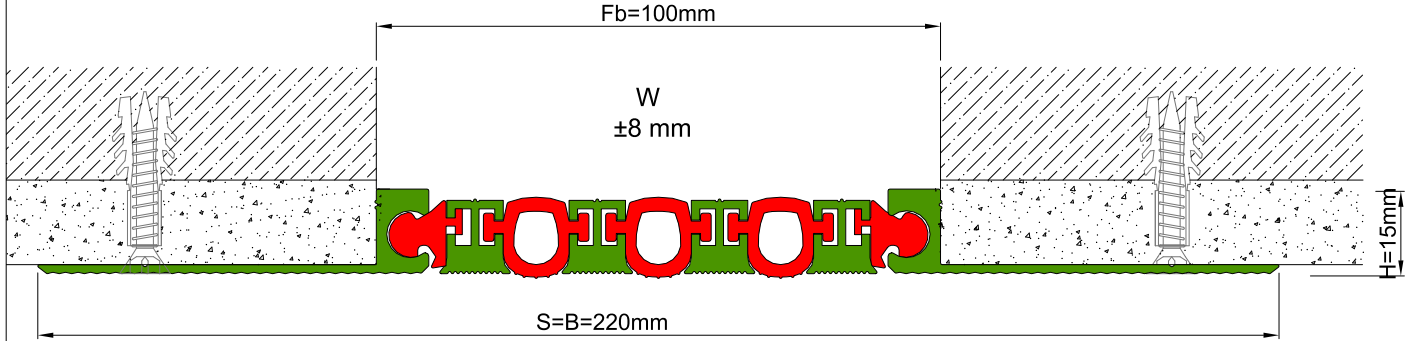

AS U136 can be considered as surface mounted type of AS A126 and can easily be installed by means of screws to all types of wall & ceiling. Adjustable interlocking profile and gasket configuration makes it available for gaps up to 200 mm. Multipartite design ensures the profile to meet displacements in 3 directions. If inquired, AS U136 can be applied with floor type AS U236 and this dual application brings in a decorative aspect. Profiles are delivered factory-assembled.

- Application Areas** : Indoor & Outdoor / Wall & Ceiling
- Ideal for** : Shopping Malls, Airports, Residences, Hospitals, Hotels, Commercial & Public Buildings etc.
- Material** : Mill Finish Aluminum (Anodizing optional), TPE Gasket
- Aluminum Alloy** : 6063 AA-USA / EN AW 6063
- Optional Supplies** : Fire Barrier, Waterproof EPDM membrane

* Visuals are representative and the profile configuration may differ depending on the characteristics requested.

GASKET COLORS: BLACK GREY BEIGE Custom Colors available.

LOCATION	MODEL	GAP (Fb) mm	HEIGHT (H) MM	OVERALL WIDTH (B) mm	VISIBLE WIDTH (S) mm	MOVEMENT (W) mm	LOAD CAPACITY	STANDARD LENGTH (mt)
Wall to Wall	AS U136-035	35	15	155	155	± 2	N/A	3
	AS U136-060	60	15	180	180	± 4	N/A	3
	AS U136-080	80	15	200	200	± 6	N/A	3
	AS U136-100	100	15	220	220	± 8	N/A	3
	AS U136-120	120	15	240	240	± 10	N/A	3
	AS U136-140	140	15	260	260	± 12	N/A	3
	AS U136-160	160	15	280	280	± 14	N/A	3
	AS U136-180	180	15	300	300	± 16	N/A	3
	AS U136-200	200	15	320	320	± 18	N/A	3

Note: Please ask for different sizes

AS U136 100
H15V

AS U136 100
H15KV

Profil No Profile Number	AS U136 100	AS U136 100K
Fb (mm)	100	100
H (mm) yaklaşık approx.	15	15
W± (mm) yaklaşık approx.	±8	±8
Renk Color	Alüminyum: Natürel, Fitiller: Siyah, gri,diğer Aluminum: Natural,Inserts:Black,gre,y,others	
Malzeme Material	Alüminyum,TPE Termoplastik Elastomer Aluminum,TPE Thermoplastic Elastomer	
Standart Uzunluk Standard Length	3	