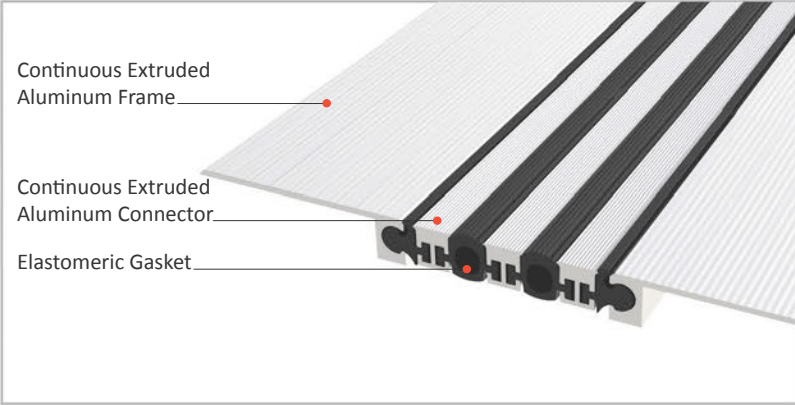

AS U136 can be considered as surface mounted type of AS A126 and can easily be installed by means of screws to all types of wall & ceiling. Adjustable interlocking profile and gasket configuration makes it available for gaps up to 200 mm. Multipartite design ensures the profile to meet displacements in 3 directions. If inquired, AS U136 can be applied with floor type AS U236 and this dual application brings in a decorative aspect. Profiles are delivered factory-assembled.

- Application Areas** : Indoor & Outdoor / Wall & Ceiling
- Ideal for** : Shopping Malls, Airports, Residences, Hospitals, Hotels, Commercial & Public Buildings etc.
- Material** : Mill Finish Aluminum (Anodizing optional), TPE Gasket
- Aluminum Alloy** : 6063 AA-USA / EN AW 6063
- Optional Supplies** : Fire Barrier, Waterproof EPDM membrane

* Visuals are representative and the profile configuration may differ depending on the characteristics requested.

GASKET COLORS: BLACK GREY BEIGE Custom Colors available.

LOCATION	MODEL	GAP (Fb) mm	HEIGHT (H) MM	OVERALL WIDTH (B) mm	VISIBLE WIDTH (S) mm	MOVEMENT (W) mm	LOAD CAPACITY	STANDARD LENGTH (mt)
Wall to Wall	AS U136-035	35	15	155	155	± 2	N/A	3
	AS U136-060	60	15	180	180	± 4	N/A	3
	AS U136-080	80	15	200	200	± 6	N/A	3
	AS U136-100	100	15	220	220	± 8	N/A	3
	AS U136-120	120	15	240	240	± 10	N/A	3
	AS U136-140	140	15	260	260	± 12	N/A	3
	AS U136-160	160	15	280	280	± 14	N/A	3
	AS U136-180	180	15	300	300	± 16	N/A	3
	AS U136-200	200	15	320	320	± 18	N/A	3